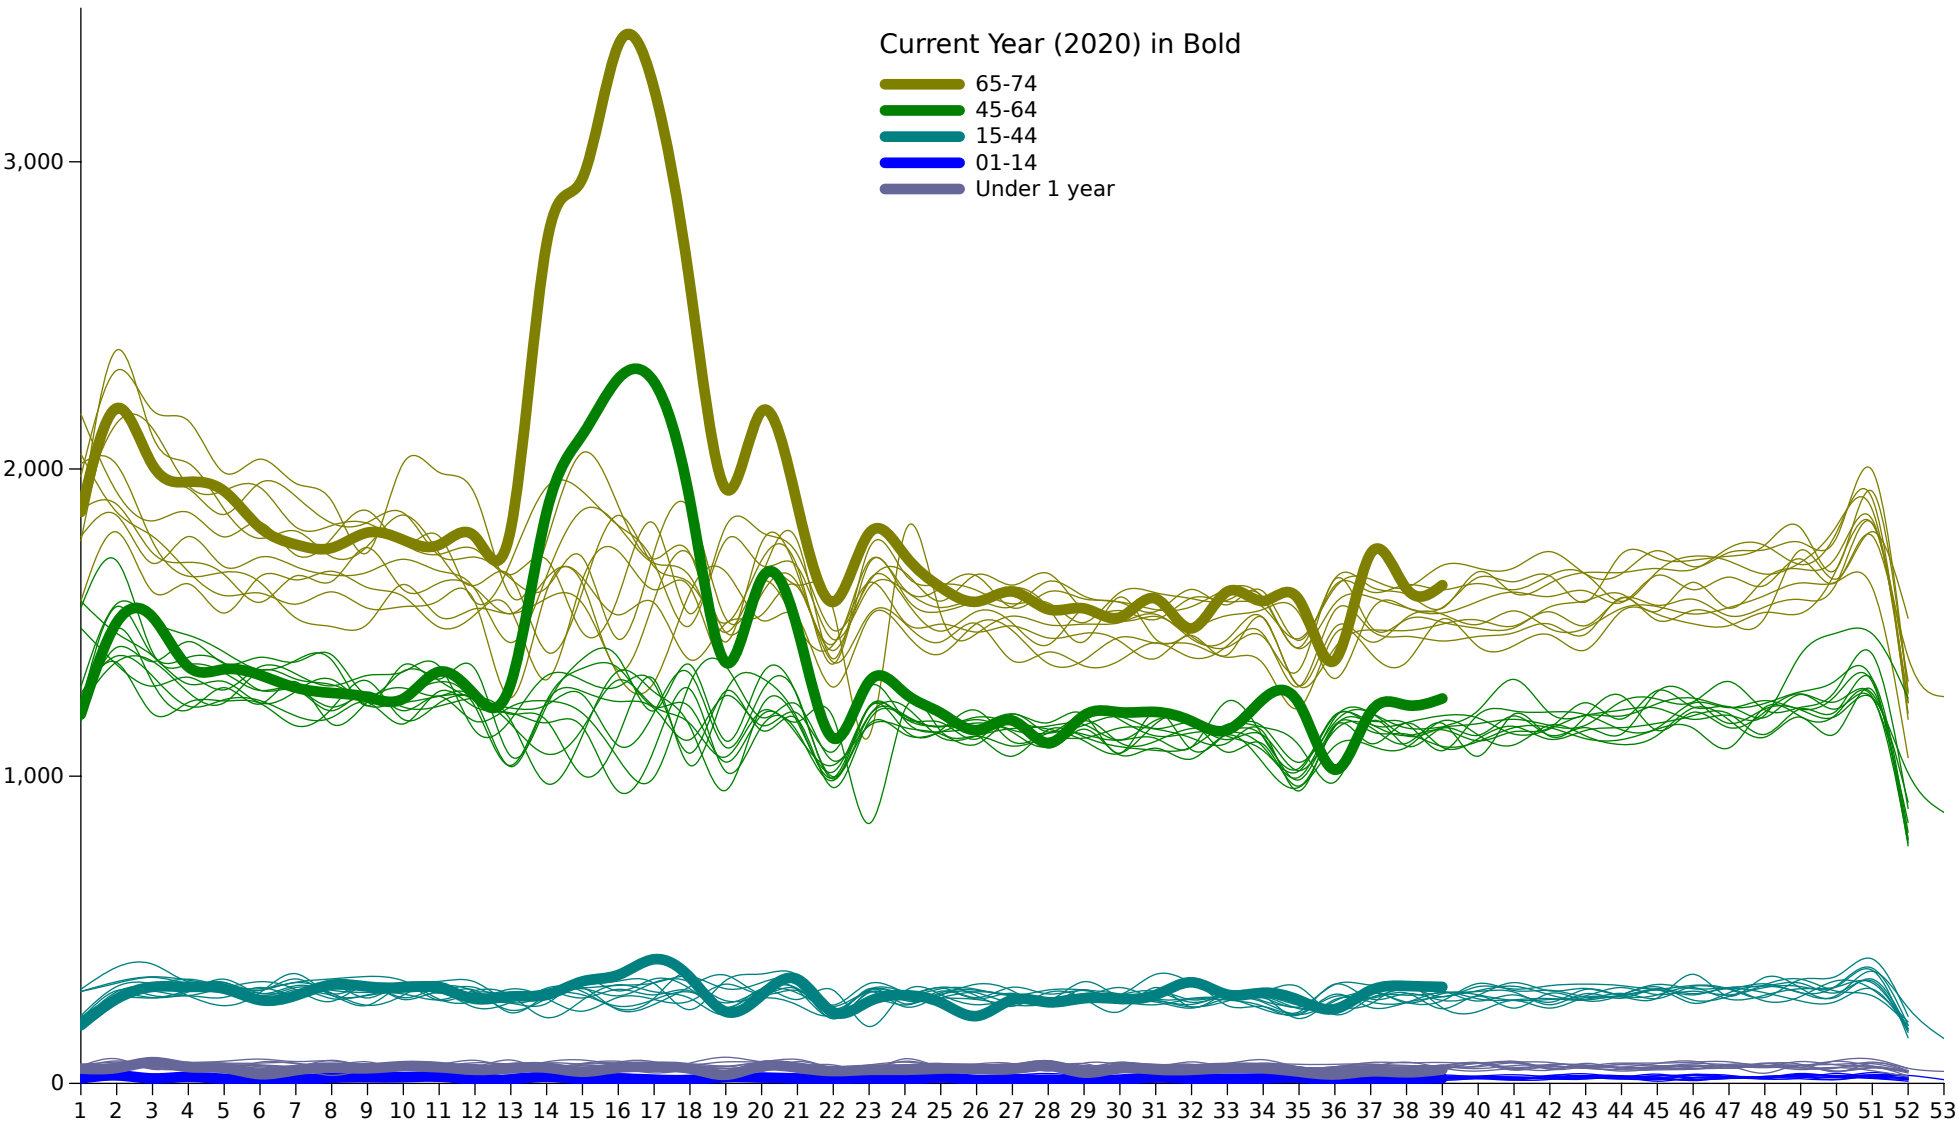

Deaths by Age Group in England & Wales 2010-2020 [week 39]

Data: www.ons.gov.uk/peoplepopulationandcommunity/birthsdeathsandmarriages/deaths/datasets/weeklyprovisionalfiguresondeathsregisteredinenglandandwales

Age under 75

Current Year (2020) in Bold

- 65-74
- 45-64
- 15-44
- 01-14
- Under 1 year

Weekly provisional figures on deaths registered in England and Wales

Week Number